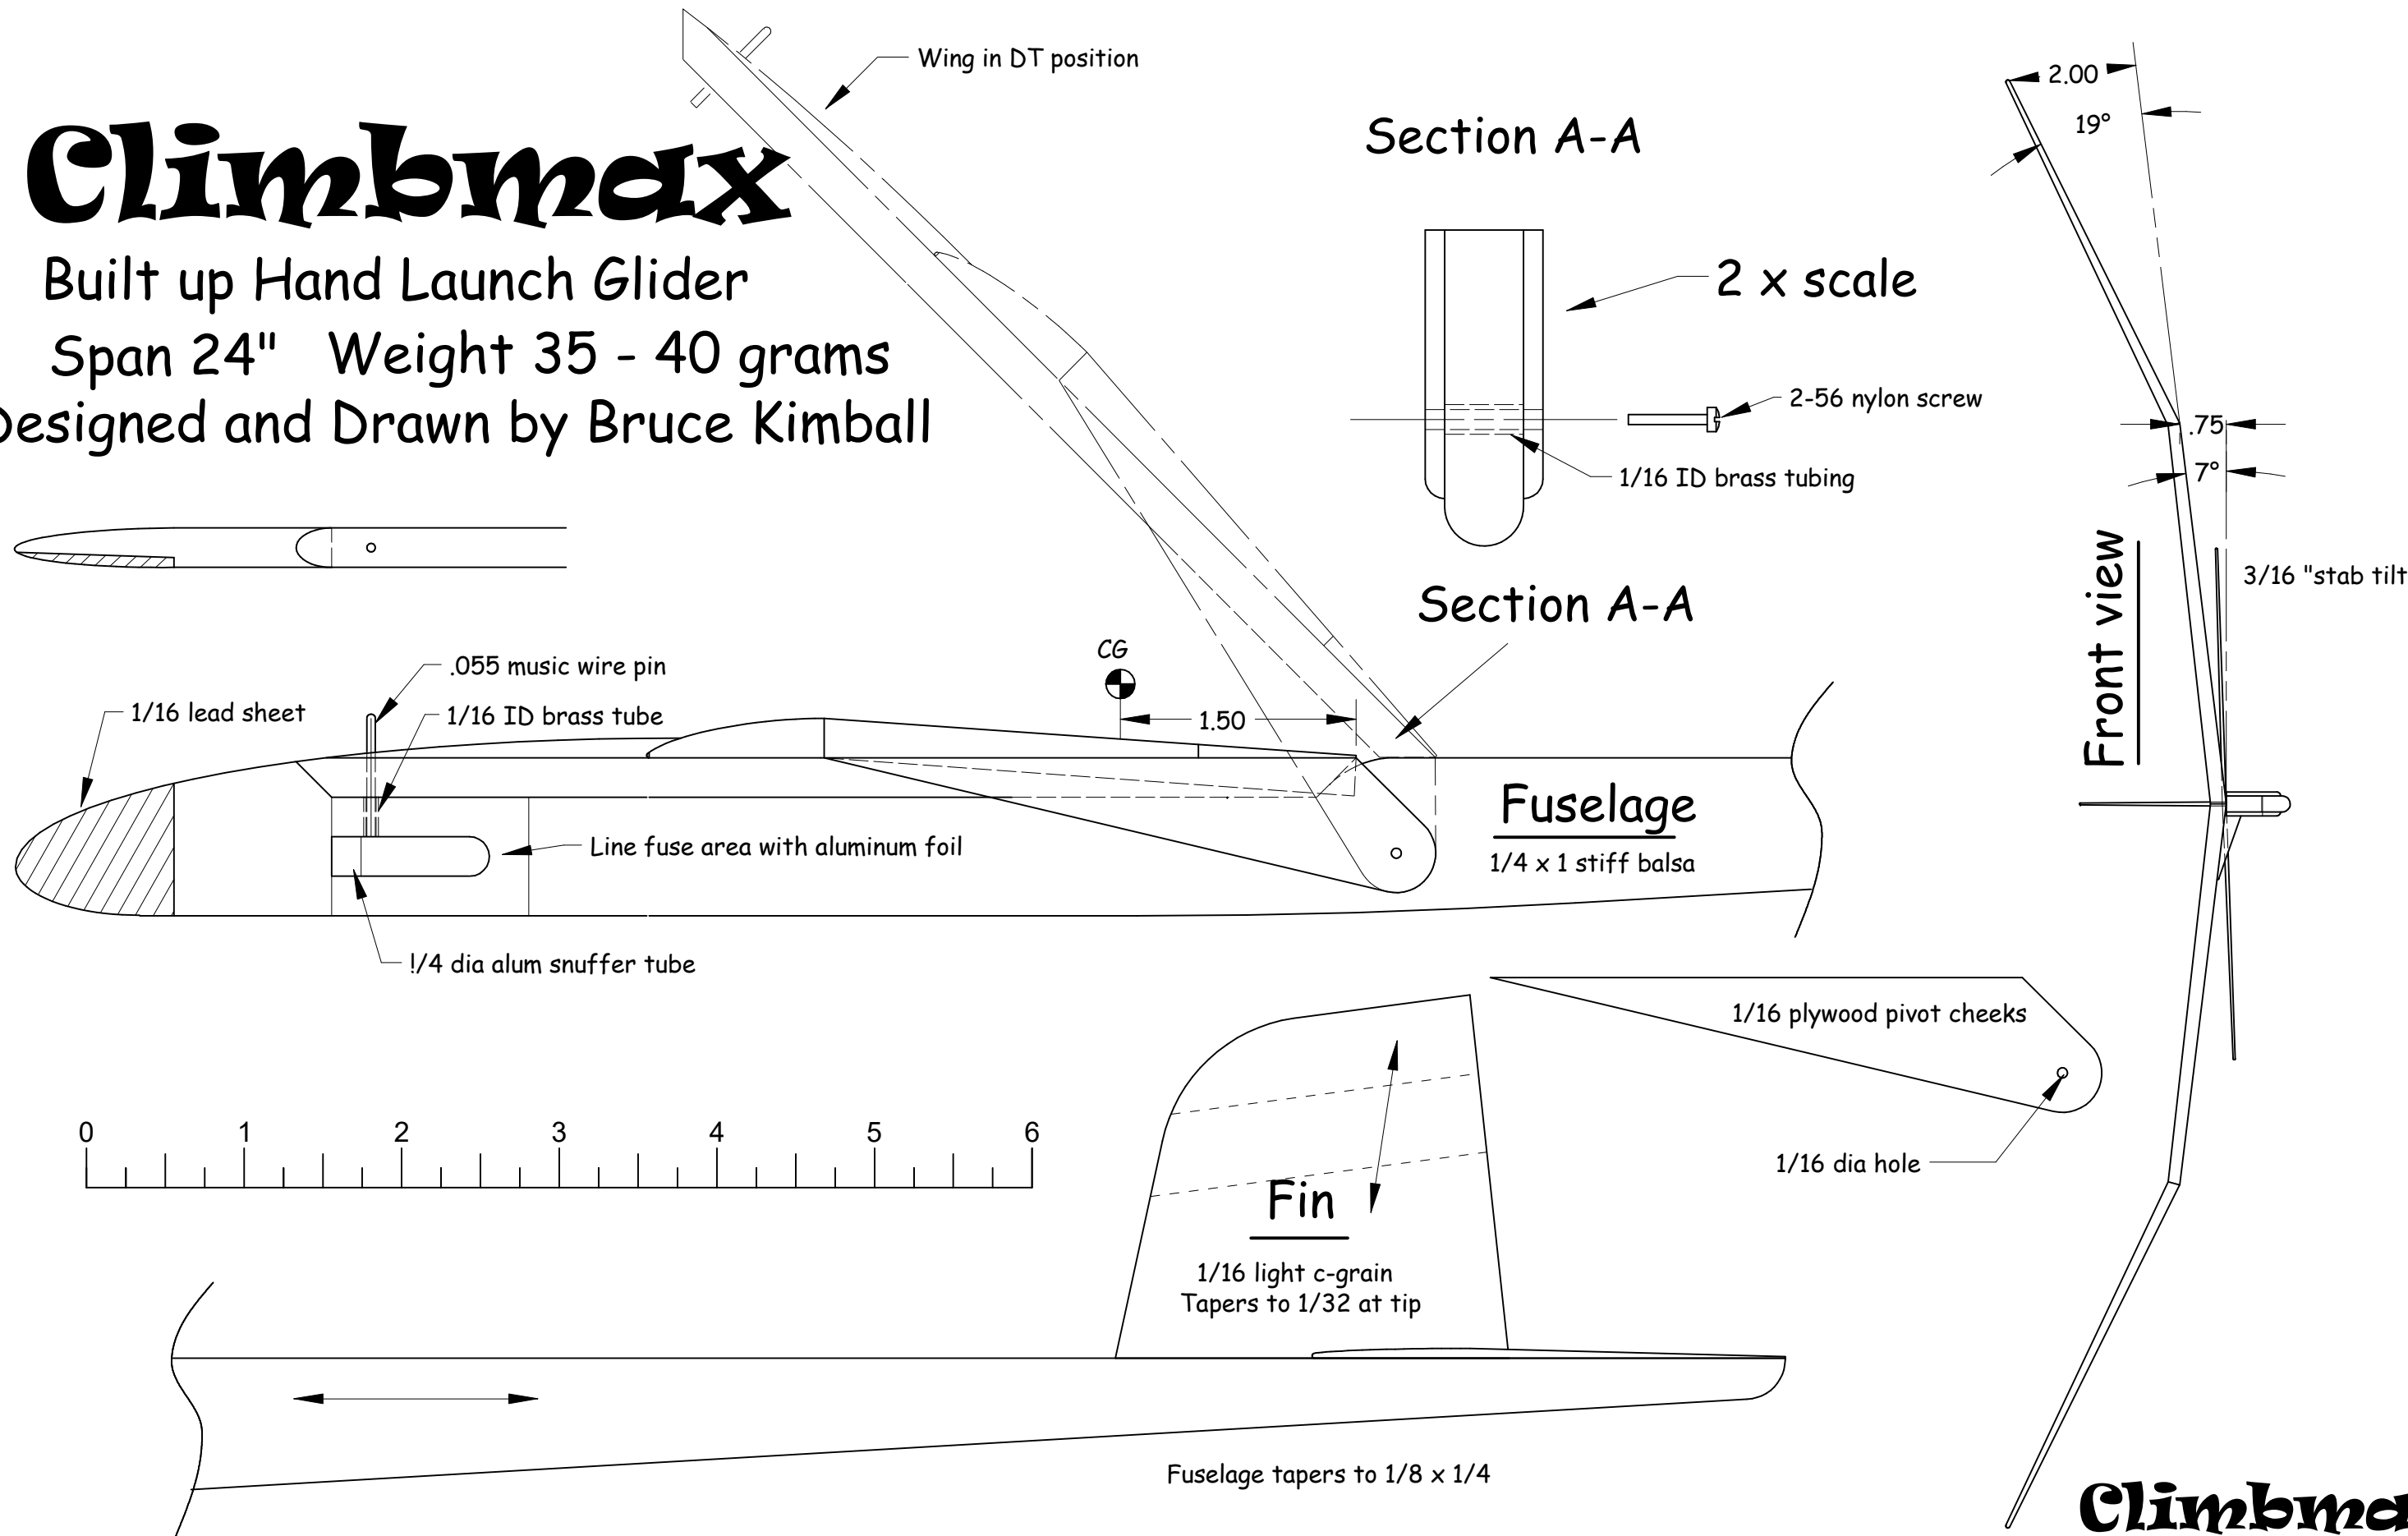

Climbmax

Built up Hand Launch Glider

Span 24" Weight 35 - 40 grams

Designed and Drawn by Bruce Kimball

Climbmax

Sheet 2 of 2